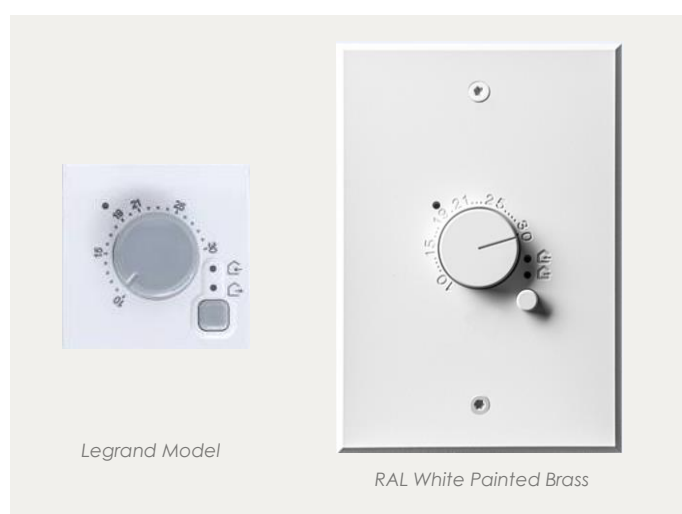

MELJAC is making thermostats beautiful

MELJAC, a leader in high-end switches, is designing elegant thermostats and climate controls to bring electric appliances into aesthetic harmony for a refined interior.

Clad in custom brass, hand-polished with 26 finishes to choose from, these thermostats fit in neatly with sleek interior design.

■ Exit plastic, replaced with high-quality materials

MELJAC creates custom covers for thermostats which already exist on the market (Legrand, Feller, Devireg...). For this, simply provide the MELJAC design office with the original appliance, and we will create a newly designed covering for the system, by replacing the plastic elements.

Our brand's French know-how guarantees that our creations have true finesse and exceptional quality.

■ Before/After – A Sublime Enhancement